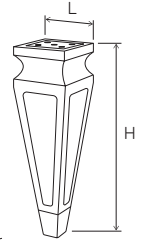

H : 200mm
L : 65mm

C106/01
Beyaz
White

C106/10
Venezia

C106/11
Ceviz
Walnut

C106/97
Amalfi

C106/28
Aytaşı
Moonstone

H : 230mm
L : 65mm

C107/01
Beyaz
White