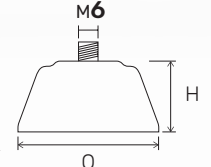

Q: 44mm
H: 19mm