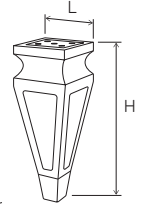

C101/10
Venezia

C101/11
Ceviz
Walnut

C101/97
Amalfi

C101/28
Aytaşı
Moonstone

H : 180mm
L : 65mm

C102/01
Beyaz
White

C102/10
Venezia

C102/11
Ceviz
Walnut