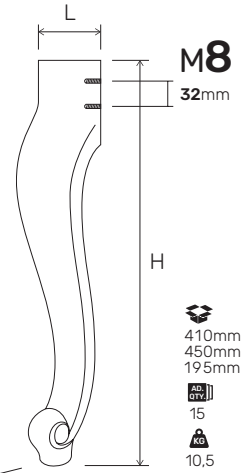

C576/11
Ceviz
Walnut

C576/97
Amalfi

C576/28
Aytaşı
Moonstone

H: 200mm
L: 70mm

395mm
595mm
295mm
80
19,5

395mm
595mm
295mm
AD
90
KG
20

C580/01
Beyaz
White

C580/10
Venezia

C500/97
Amalfi

C500/28
Aytaşı
Moonstone

H : 120mm
L : 60mm

395mm
595mm
295mm
145
14

C530/01
Beyaz
White

C530/10
Venezia

C530/11
Ceviz
Walnut

C530/97
Amalfi

C530/28
Aytaşı
Moonstone

H : 150mm
L : 60mm

395mm
595mm
295mm
145
14

C535/01
Beyaz
White

C535/10
Venezia

C535/11
Ceviz
Walnut

C535/97
Amalfi

C535/28
Aytaşı
Moonstone

H : 200mm
L : 60mm

395mm
595mm
295mm
100
20,5

Avangart Ek81

Düz Ayak

B510/01
Beyaz
White

B510/10
Venezia

B510/22
Gölge Kahve
Brown Shade

B510/39
Gölge Altın
Gold Shade