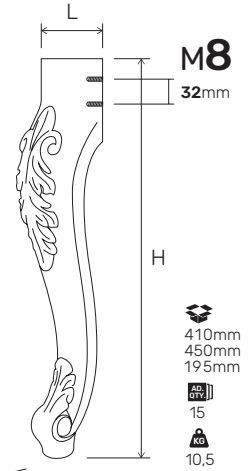

Desenli Ayak

B520/01
Beyaz
White

B520/10
Venezia

B520/22
Gölge Kahve
Brown Shade

B520/39
Gölge Altın
Gold Shade

L : -
H : 420mm