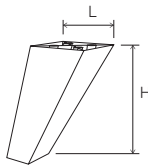

395mm
595mm
295mm
144
20

C260/01
Beyaz
White

C260/10
Venezia

C260/11
Ceviz
Walnut

C260/97
Amalfi

C260/28
Aytaşı
Moonstone

H: 140mm
L: 60mm

395mm
595mm
295mm
120
20