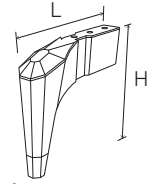

C001/01
Beyaz
White

C001/02
Siyah
Black

C001/10
Venezia

C001/11
Ceviz
Walnut

C001/28
Aytaşı
Moonstone

395mm
595mm
295mm
AD
OTV
100
KG
14

H: 150mm
L: 120mm

C002/01
Beyaz
White