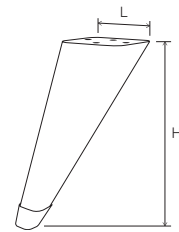

395mm
595mm
295mm
AD
90
KG
20.5

C581/01
Beyaz
White

C581/10
Venezia

C581/11
Ceviz
Walnut

C581/97
Amalfi

C581/28
Aytaşı
Moonstone

H: 200mm
L: 70mm