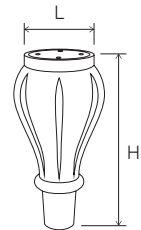

H : 140mm
L : 80mm

C373/01
Beyaz
White

C373/10
Venezia

C373/22
Gölge Kahve
Brown Shade

C373/28
Aytaşı
Moonstone

C373/39
Gölge Altın
Gold Shade

395mm
595mm
295mm
70
22

H : 180mm
L : 90mm