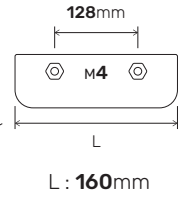

F002/01
Beyaz
White

F002/10
Venezia

F002/11
Ceviz
Walnut

F002/28
Aytaşı
Moonstone