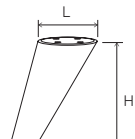

395mm
595mm
295mm
145
14