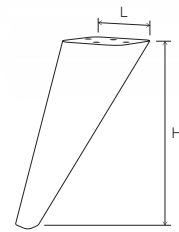

395mm
595mm
295mm
AD
90
KG
20

C580/01
Beyaz
White

C580/10
Venezia

C580/11
Ceviz
Walnut

C580/97
Amalfi

C580/28
Aytaşı
Moonstone

H: 200mm
L: 70mm