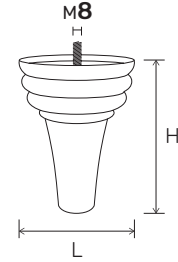

H: 140mm
L: 95mm

395mm
595mm
295mm
AD
GTV
96
KG
20,5