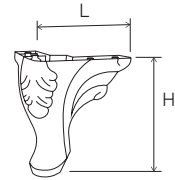

395mm
595mm
295mm
45
16

C700/01
Beyaz
White

C700/10
Venezia

C700/22
Gölge Kahve
Brown Shade

C700/39
Gölge Altın
Gold Shade

H: 180mm
L: 115mm

395mm
595mm
295mm
55
14,5

C705/01
Beyaz
White