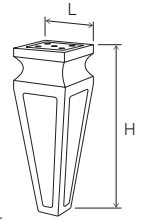

C102/97
Amalfi

C102/28
Aytaşı
Moonstone

H : 180mm
L : 65mm

C105/01
Beyaz
White

C105/10
Venezia

C105/11
Ceviz
Walnut

C105/97
Amalfi

C105/28
Aytaşı
Moonstone