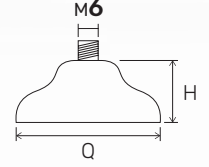

Armut Ayak

Q: 44mm
H: 19mm

Çan Ayak

Q: 44mm
H: 17mm