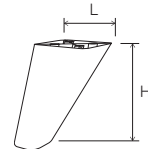

395mm
595mm
295mm
144
20

C260/01
Beyaz
White

C260/10
Venezia

C260/11
Ceviz
Walnut

C260/97
Amalfi

C260/28
Aytaşı
Moonstone

H: 140mm
L: 60mm

395mm
595mm
295mm
120
20

Yatay Ayak Oval

C270/01
Beyaz
White

C270/10
Venezia

C270/11
Ceviz
Walnut

C270/97
Amalfi

C270/28
Aytaşı
Moonstone

H: 120mm
L: 60mm

395mm
595mm
295mm
144
17