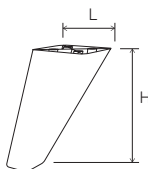

C280/01
Beyaz
White

C280/10
Venezia

C280/11
Ceviz
Walnut

C280/97
Amalfi

C280/28
Aytaşı
Moonstone

H: 140mm
L: 60mm

395mm
595mm
295mm
120
17

Ardıç