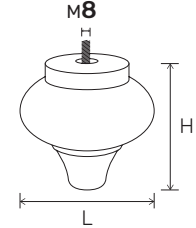

H: 120mm
L: 120mm