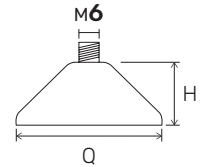

Q: 44mm
H: 17mm