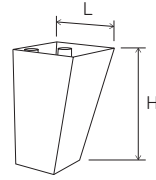

H: **100mm**
L: **65mm**