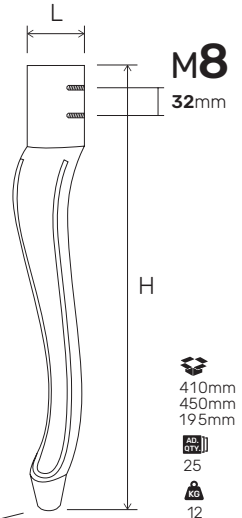

H : 200mm
L : 60mm

395mm
595mm
295mm
100
20,5

Avangart Ek81

Düz Ayak

B510/01
Beyaz
White

B510/10
Venezia

B510/22
Gölge Kahve
Brown Shade

B510/39
Gölge Altın
Gold Shade

395mm
595mm
295mm
45
16

C700/01
Beyaz
White

C700/10
Venezia

C700/22
Gölge Kahve
Brown Shade

C700/39
Gölge Altın
Gold Shade

H: 180mm
L: 115mm

395mm
595mm
295mm
55
14,5

C705/01
Beyaz
White

B500/39
Gölge Altın
Gold Shade

L : -
H : 450mm

Dizayn Ayak

Düz Ayak

395mm
595mm
295mm

AD
DTX

70

KG
17