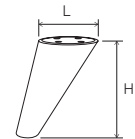

H : 120mm
L : 60mm

395mm
595mm
295mm
145
14