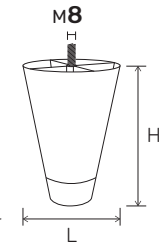

H: 100mm
L: 85mm

C405/01
Beyaz
White

C405/10
Venezia

C405/11
Ceviz
Walnut

C405/97
Amalfi

C405/28
Aytaşı
Moonstone

H: 120mm
L: 85mm

Modena Ayak