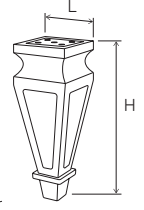

H : 180mm
L : 65mm